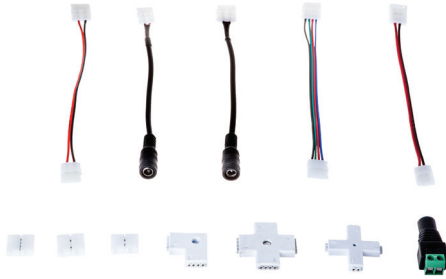

Strip Connectors